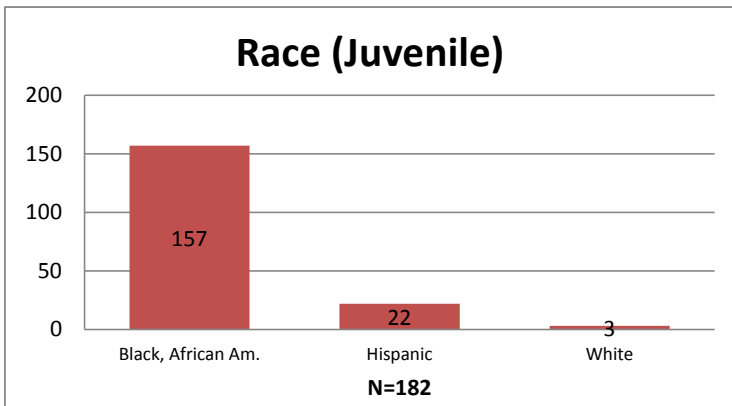

Weekly Dashboard - January 16, 2018
Demographics for JTDC Population as of Tuesday Morning (01/16/2018)

Total # of Probation involved youth: 2673

1 Probation Active: Any youth who was pending sentencing with an active social history, has been formally placed on probation, supervision or informal supervision with Cook County Juvenile Probation on the date of the report.