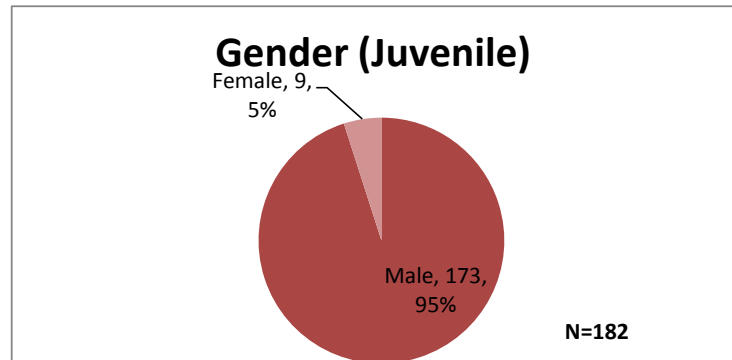

Weekly Dashboard - January 16, 2018
Demographics for JTDC Population as of Tuesday Morning (01/16/2018)

Total # of Probation involved youth: 2673

1 Probation Active: Any youth who was pending sentencing with an active social history, has been formally placed on probation, supervision or informal supervision with Cook County Juvenile Probation on the date of the report.