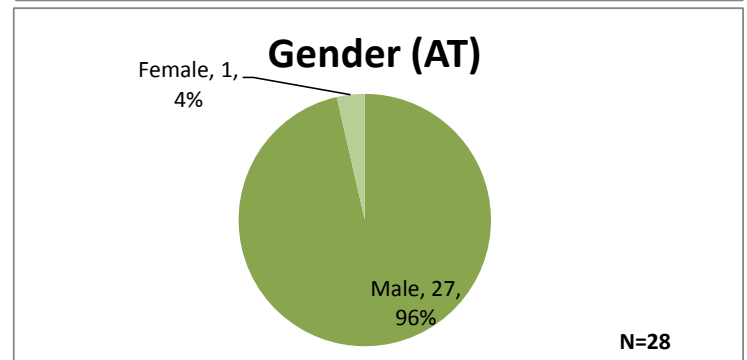

Weekly Dashboard - January 16, 2018
Demographics for JTDC Population as of Tuesday Morning (01/16/2018)

Total # of Probation involved youth: 2673

1 Probation Active: Any youth who was pending sentencing with an active social history, has been formally placed on probation, supervision or informal supervision with Cook County Juvenile Probation on the date of the report.