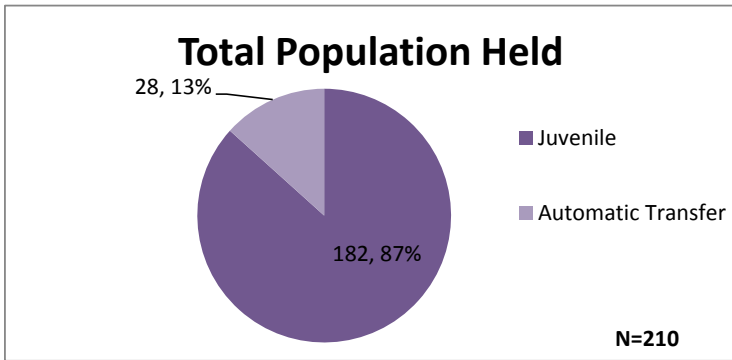

Weekly Dashboard - January 16, 2018
Demographics for JTDC Population as of Tuesday Morning (01/16/2018)

Total # of Probation involved youth: 2673

1 Probation Active: Any youth who was pending sentencing with an active social history, has been formally placed on probation, supervision or informal supervision with Cook County Juvenile Probation on the date of the report.