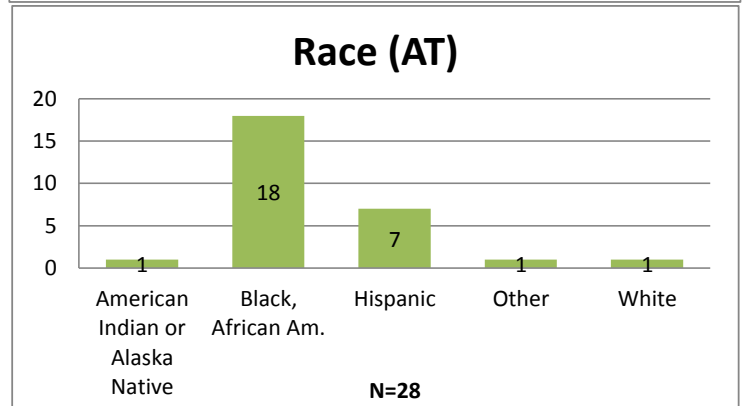

Weekly Dashboard - January 16, 2018
Demographics for JTDC Population as of Tuesday Morning (01/16/2018)

Total # of Probation involved youth: 2673

1 Probation Active: Any youth who was pending sentencing with an active social history, has been formally placed on probation, supervision or informal supervision with Cook County Juvenile Probation on the date of the report.