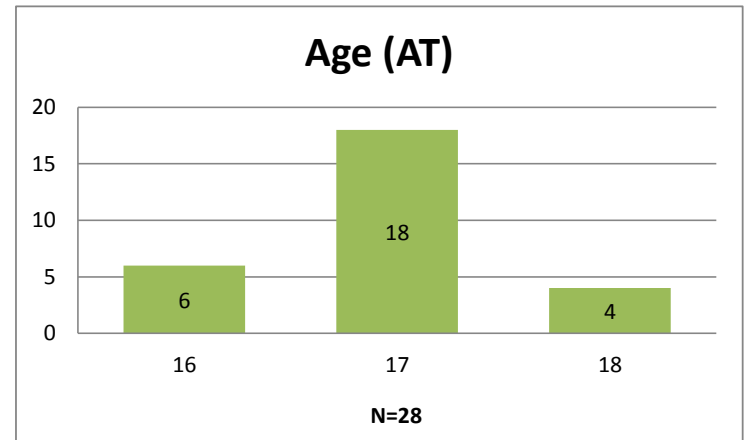

Weekly Dashboard - January 16, 2018
Demographics for JTDC Population as of Tuesday Morning (01/16/2018)

Total # of Probation involved youth: 2673

1 Probation Active: Any youth who was pending sentencing with an active social history, has been formally placed on probation, supervision or informal supervision with Cook County Juvenile Probation on the date of the report.