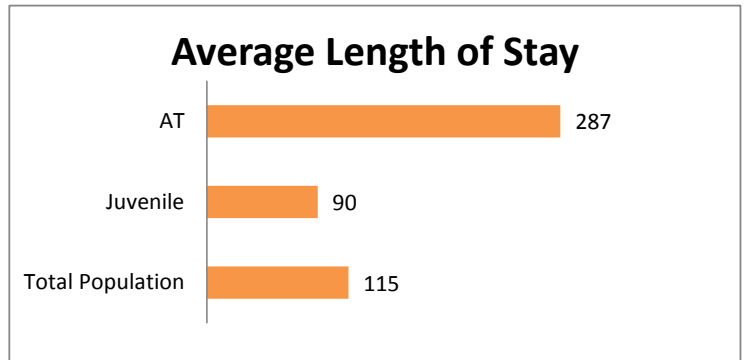

Weekly Dashboard - January 16, 2018
Demographics for JTDC Population as of Tuesday Morning (01/16/2018)

Total # of Probation involved youth: 2673

1 Probation Active: Any youth who was pending sentencing with an active social history, has been formally placed on probation, supervision or informal supervision with Cook County Juvenile Probation on the date of the report.