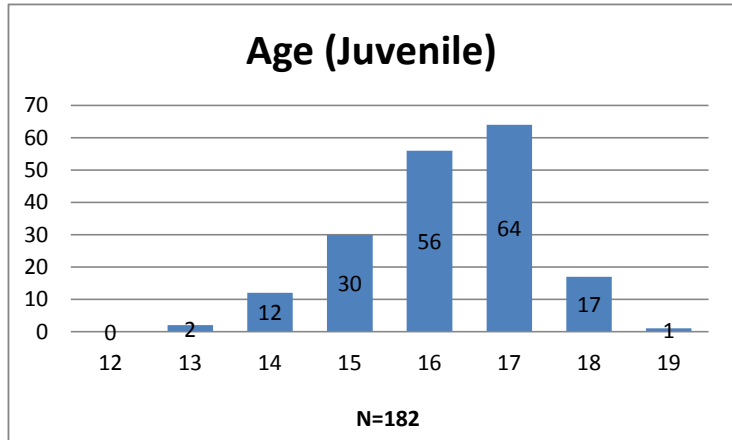

Weekly Dashboard - January 16, 2018
Demographics for JTDC Population as of Tuesday Morning (01/16/2018)

Total # of Probation involved youth: 2673

1 Probation Active: Any youth who was pending sentencing with an active social history, has been formally placed on probation, supervision or informal supervision with Cook County Juvenile Probation on the date of the report.